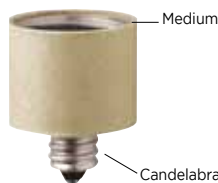

*22411 70361
Socket Adapter Enlarger
Enlarges Candelabra Base to Medium Base
75 Watts Max., 125 Volts