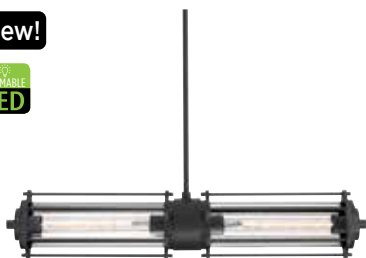

**63301 Morton**  
Pendant  
Antique Steel Finish

Height: 10.25" Diameter: 11.75" Adjustable Cord: 50"  
Use (1) Medium (E26) Base Lamp, 60 Watt Maximum

**61110 Ciara**  
Pendant  
Industrial Steel Finish

Height: 20.50" Diameter: 16.00" Chain: 36" Cord: 60"  
Use (1) Medium (E26) Base Lamp, 60 Watt Maximum

FIXTURE FAMILY  
COORDINATING ITEMS AVAILABLE

**61116 Derose**  
Pendant  
Brushed Nickel Finish

Height: 11.25" Diameter: 12.00"  
Use (1) Medium (E26) Base Lamp, 60 Watt Maximum  
Includes (2) 9.5" and (2) 4.75" long rods

**61114 Clover**  
Pendant  
Dark Pewter Finish

Height: 12.50" Diameter: 11.75" Adjustable Cord: 50"  
Use (1) Medium (E26) Base Lamp, 60 Watt Maximum

New!

DIMMABLE  
LED

**61184 Marlowe**

2 Light LED Pendant  
Matte Black Finish  
Clear Ribbed Glass