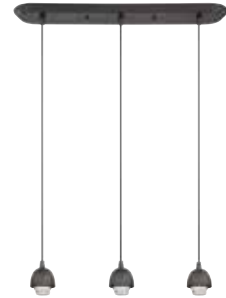

63013

3 Light Mini Pendant
Oil Rubbed Bronze Finish

Height: 3.50" Width: 23.50" Depth: 4.50"
Adjustable Cord: 50"
Use (3) Medium (E26) Base Lamps, 60 Watt Maximum