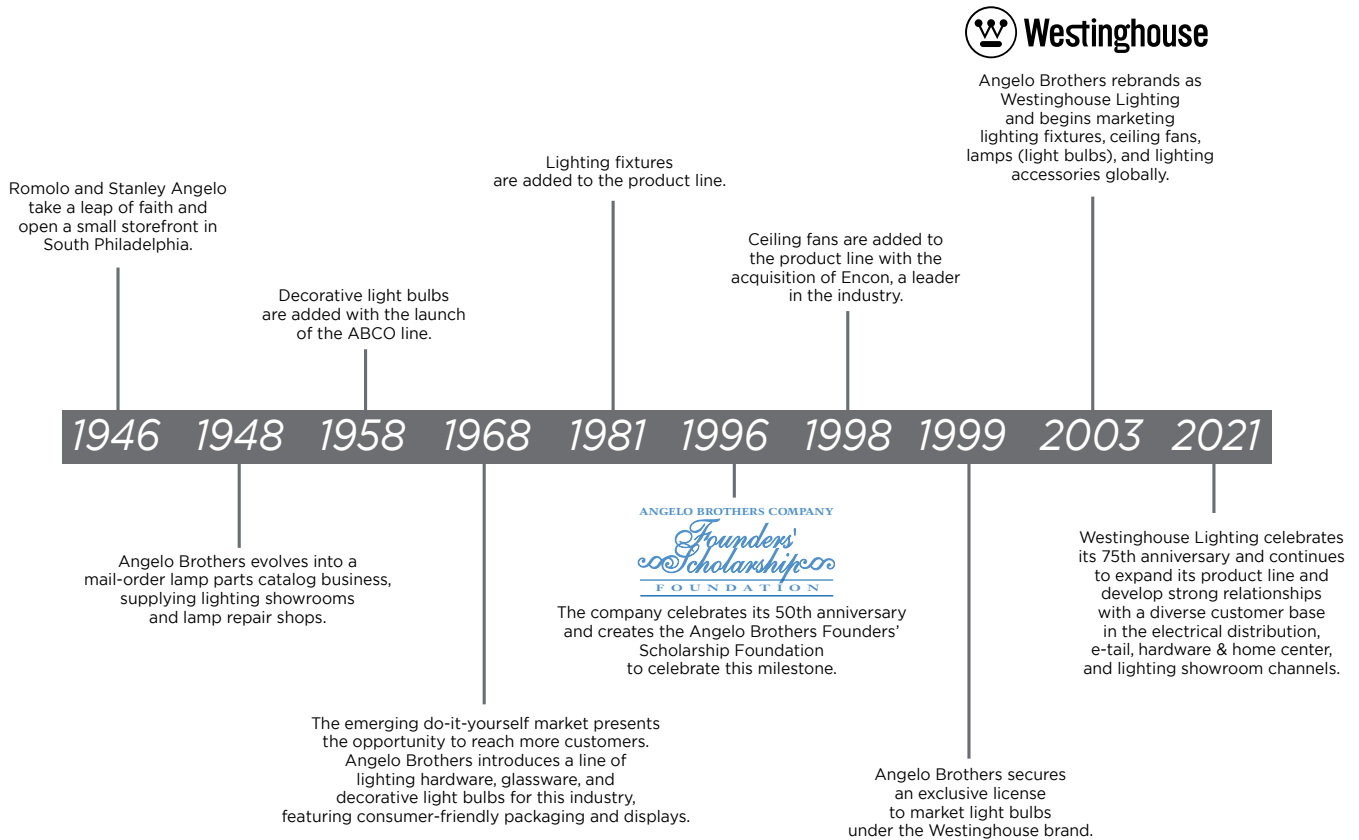

# A LEADER IN LIGHTING SINCE 1946

It all started in 1946 with two brothers and a small corner store in South Philadelphia. From this humble beginning, Angelo Brothers evolved into Westinghouse Lighting and the industry leader that we are today.

For over 75 years, our customers have always been our top priority. While our company has grown in both size and scope, we have remained committed to our core values of customer service, quality products, and sustainability.

Our Founders: Romolo & Stanley Angelo

We are proud to be one of the few privately held, multi-generational family businesses in the lighting manufacturing industry. Our team combines generations of experience with exceptional industry knowledge. As the only global lighting company to carry a complete line of lighting fixtures, ceiling fans, lamps, and lighting accessories, we are well-positioned to suit the ever-evolving needs of our residential and commercial customers alike.