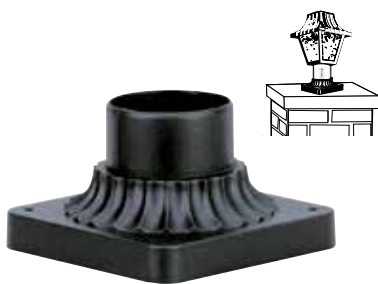

**DUSK  
 TO DAWN**

**66955**  
 Fixture Post with Ground Convenience Outlet  
 Dusk to Dawn Sensor  
 Black Finish  
 Height: 84.00" Width: 3.00"  
 (Includes ladder rest)

**67901**  
 Pedestal Mount for Post Top Fixture  
 Textured Black Finish  
 Height: 3.00" Square: 5.75"  
 (Designed for use with post top lanterns that fit a 3" diameter post.  
 Not intended to be used with a lantern post.)