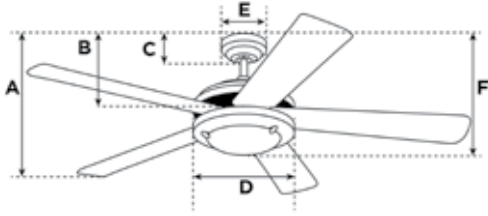

- A. Ceiling to bottom of blade
- B. Ceiling to bottom of switch housing
- C. Ceiling to bottom of canopy
- D. Width of motor housing
- E. Width of canopy
- F. Ceiling to bottom of light kit

Family Name	Size of Down Rod Included	A	B	C	D	E	F
Alloy	3/4 X 4"	6.38"	11.00"	2.50"	6.75"	5.13"	11.75"
Alloy II	3/4 X 4"	10.00"	11.42"	2.44"	7.09"	5.12"	13.90"
Alloy LED	3/4 X 4"	8.07"	11.42"	2.44"	7.05"	5.12"	13.19"
Alta Vista	3/4 X 4"	10.83"	8.39"	2.44"	7.87"	5.12"	13.70"
Arcadia	3/4 X 4"	9.38"	11.00"	2.00"	9.75"	5.88"	14.00"
Barnett	3/4 X 4"	11.81"	12.60"	2.20"	11.42"	5.98"	21.26"
Bendan	3/4 X 4"	11.42"	7.87"	2.44"	10.24"	5.12"	14.17"
Bendan LED	3/4 X 4"	11.42"	7.87"	2.44"	10.24"	5.12"	14.17"
Brentford	3/4 X 4"	9.96"	11.65"	2.06"	12.36"	5.83"	18.78"
Brinley	3/4 X 6"	10.90"	14.84"	2.13"	7.68"	5.90"	14.85"
Carla	N/A	9.75"	N/A	N/A	7.75"	N/A	11.00"
Carolina LED	N/A	6.88"	9.75"	N/A	11.10"	N/A	13.75"
Casanova	N/A	8.00"	8.50"	N/A	11.00"	N/A	N/A
Casanova Supreme	N/A	8.27"	9.05"	N/A	8.90"	N/A	15.35"
Cassidy	3/4 X 4"	11.22"	11.81"	2.09"	8.58"	5.12"	16.54"
Castle LED	3/4 X 6"	11.43"	12.63"	2.40"	10.49"	5.13"	15.98"
Cayuga	3/4 X 6"	13.78"	11.54"	2.56"	10.63"	5.12"	17.13"
Chambers	3/4 X 6"	12.20"	10.43"	2.52"	9.09"	5.12"	20.28"
Comet	3/4 X 4"	11.88"	14.25"	2.25"	11.50"	5.13"	14.25"
Contempra	N/A	7.48"	7.48"	N/A	10.24"	N/A	N/A
Contempra IV	N/A	7.13"	8.13"	N/A	11.50"	N/A	13.00"
Contempra Trio	N/A	9.45"	9.84"	N/A	10.24"	N/A	15.35"
Contractor Choice	3/4 X 4"	10.25"	11.25"	2.25"	9.00"	5.25"	N/A
Damen	3/4 X 8"	12.40"	11.02"	2.06"	7.87"	5.86"	16.54"
Deacon	3/4 X 4"	11.81"	12.60"	2.44"	11.02"	5.12"	N/A
Desoto	3/4 X 6"	13.39"	13.78"	2.56"	8.27"	5.12"	15.75"
Drake	3/4 X 4"	9.92"	12.25"	2.50"	7.88"	5.13"	16.06"
Elite	3/4 X 4"	9.63"	12.63"	2.13"	9.00"	5.25"	16.63"
Evan	3/4 X 6"	13.58"	13.94"	2.06"	7.72"	5.85"	15.96"
Fairview	3/4 X 4"	12.25"	13.00"	2.38"	11.00"	5.13"	18.88"
Hadley	N/A	5.13"	6.75"	N/A	8.46"	N/A	10.75"
Halley	N/A	9.45"	2.95"	2.95"	9.45"	9.06"	13.78"
Harmony	3/4 X 6"	10.63"	12.75"	2.00"	7.50"	6.00"	17.13"