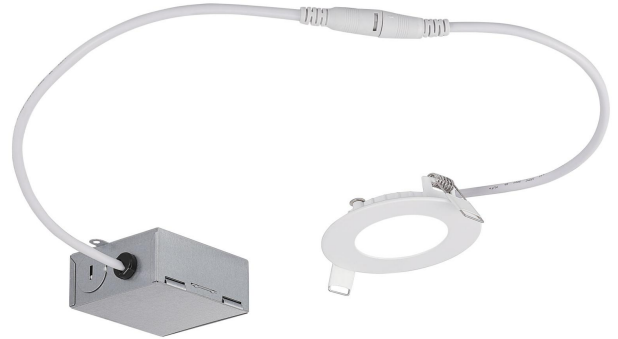

Item Number **5219000**

7R/3"/LED/DIM/WH/SLIM/FL/50

Specifications

- Energy Used (Watts): 7
- Incandescent Equivalent Wattage: 40
- Volts: 120
- Baffle: Smooth
- Brightness (Lumens): 450
- Average Rated Hours: 50000
- Color Temperature (Kelvin): 5000
- Beam Spread: 120°
- Beam Type: Flood
- CRI: 80
- Efficacy (LPW): 64.29
- Estimated Yearly Energy Cost**: \$0.84
- Package Type: Black and White Box

Physical Characteristics

- Color Designation: Daylight
- Finish: White
- Housing Material: Aluminum
- Base: Recess Mounting
- MOL: 0.98"
- MOD: 3.35"

Limited Warranty

5 Year

For full warranty information, please follow this link:

www.westinghouselighting.com/pdfs/warranty-cards/ES-WH-001.pdf

Warning

- Turn power off before inspection, installation, or removal.
- Risk of electric shock - Do not use where exposed to water or weather.
- Suitable for Damp Locations - The lamp is suitable for use in wet locations when used in an outdoor rated fixture.
- Do not open - no user serviceable parts inside.
- This device is not intended for use with emergency exit luminaires or emergency exit lights.
- This device complies with Part 15 of the FCC rules and has been tested and found to comply with the limits for a Class B digital device. These limits are designed to provide reasonable protection against harmful interference in a residential installation. This equipment generates, uses and can radiate radio frequency energy and, if not installed and used in accordance with the instructions, may cause harmful interference to the radio communication. Any changes or modifications not expressly approved by the manufacturer could avoid the user's authority to operate the equipment.
- This lamp may not be compatible with all dimmers.