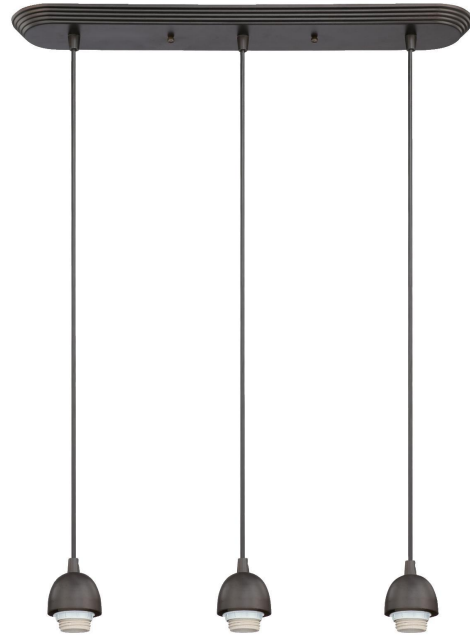

Item Number 6301300

3 Light Mini Pendant Oil Rubbed Bronze Finish

Specifications

- Height: 3.50"
- Width: 23.50"
- Adjustable Cord: 50" max.
- Use (3) Medium (E26) Base Lamps, 60 Watt Maximum

Installation

Refer to instruction manual for installation and additional warnings.
Consult a qualified electrician if unsure how to proceed.

Warranty Information - 5 Year Limited Warranty

This Westinghouse Lighting Fixture is warranted against defects in material and workmanship for a period of Five Years from purchase date.