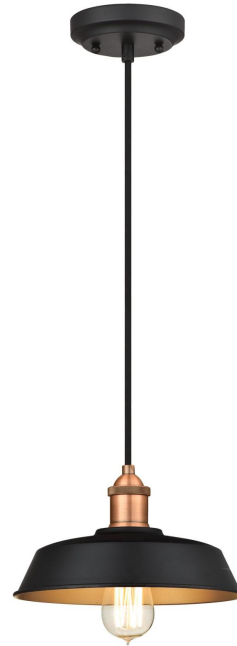

Item Number 6309000**Ida**

Pendant Matte Black and Washed Copper
Finish

Specifications

- Height: 5.75"
- Diameter: 10.25"
- Adjustable Cord: 50" max.
- Use (1) Medium (E26) Base Lamp,
60 Watt Maximum

Installation

Refer to instruction manual for installation and additional warnings.
Consult a qualified electrician if unsure how to proceed.

Warranty Information - 5 Year Limited Warranty

This Westinghouse Lighting Fixture is warranted against defects in material and workmanship for a period of Five Years from purchase date.