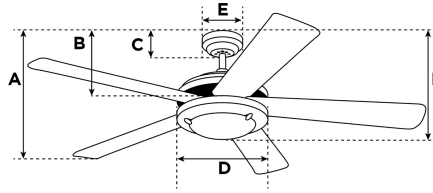

Item Number 73206EC

Contempra Ceiling Fan

52 in. Matte White Finish
Matte White ABS Blades Opal Frosted Glass

A. Top of Canopy to Bottom of Blades	8.3"
B. Top of Canopy to Bottom of Switch House	9.7"
C. Top of Canopy to Bottom of Canopy	N/A
D. Width of Motor Housing.....	11.5"
E. Width of Canopy.....	N/A
F. Top of Canopy to Bottom of Glass.....	13.8"